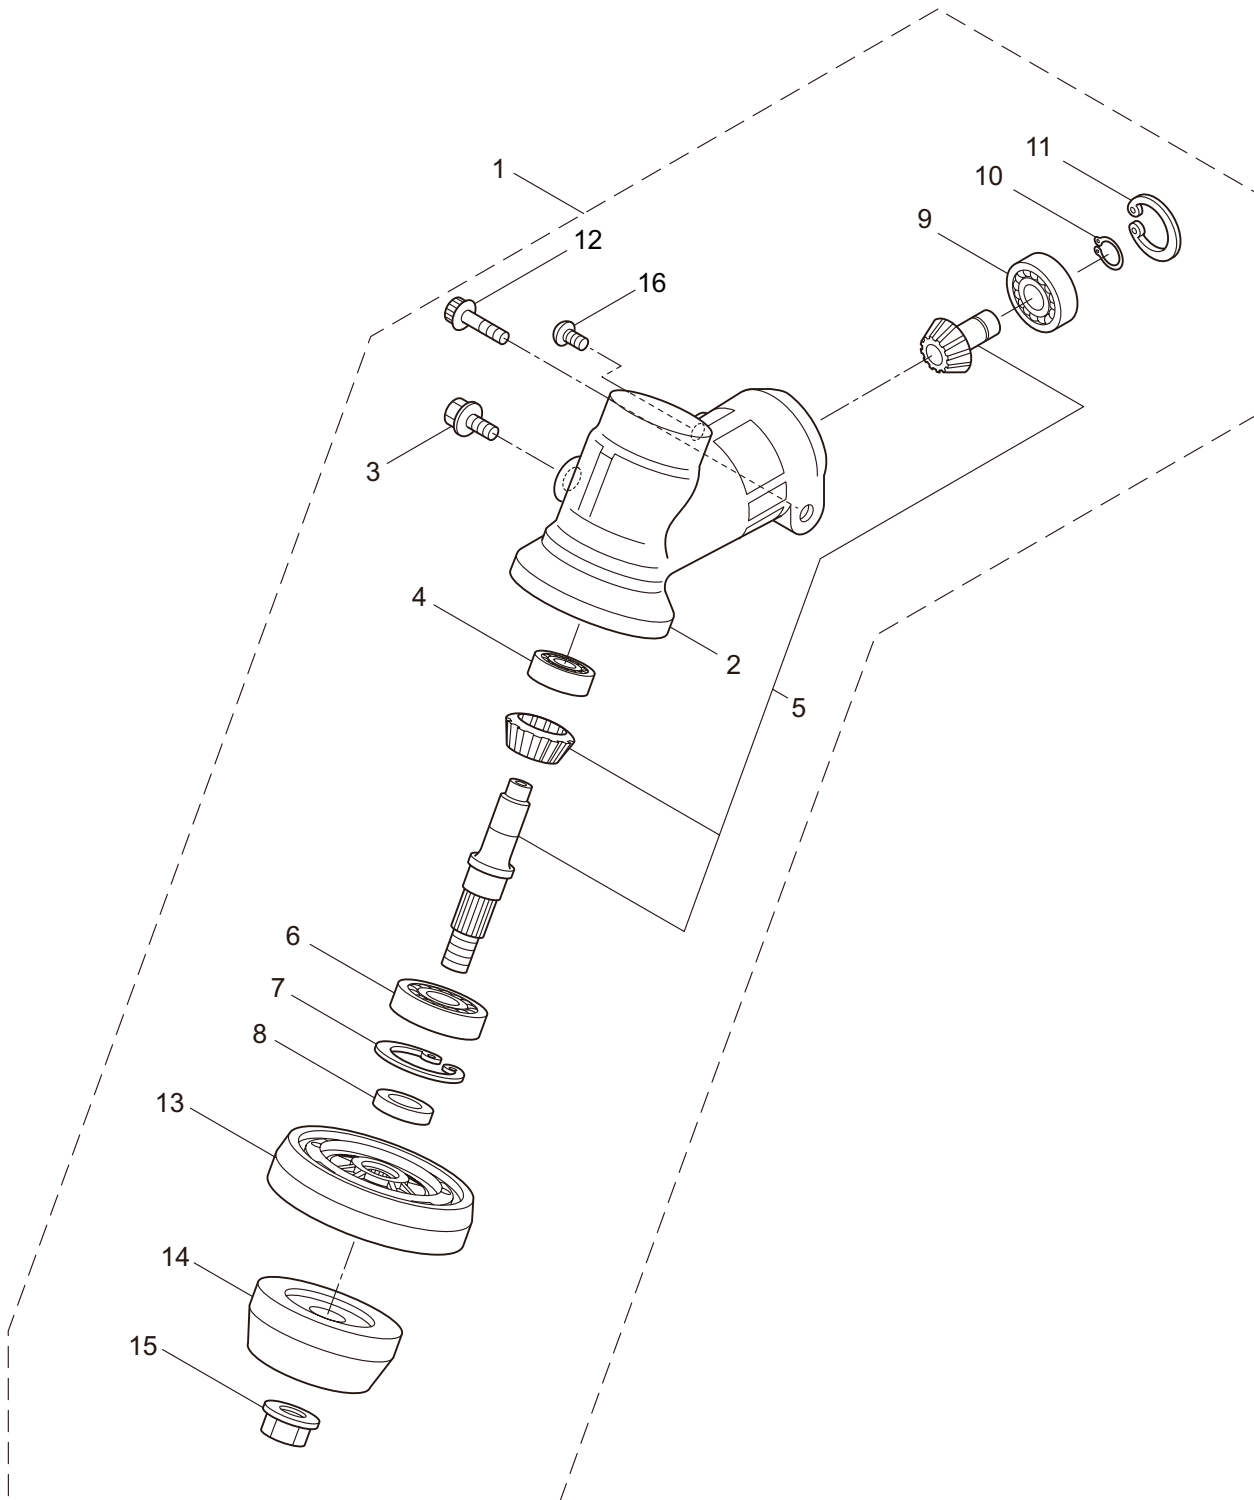

PARTS LIST

MX24

CONTENTS

1. MAIN BODY	1 ~ 2
2. GEARCASE.....	3 ~ 4
3. ENGINE.....	5 ~ 8
4. CARBURETOR, FUEL TANK	9 ~ 10
5. ACCESSORIES	11 ~ 12

2015. 11.

P/N 524141

1. MX24
MAIN BODY

Ref. No.	Part No.	Part Name	Q'ty	Remarks
1-1	366107	MX24(EU01)	1	
1-2	221473	Clutch Case Ass'y	1	Incl.3-5
1-3	221474	Clutch Case	1	
1-4	016405	Bearing	1	#6200ZZ
1-5	013825	Snap Ring	1	#30
1-6	261612	Cap Screw	1	M5x30
1-7	224123	Driveshaft Tube	1	
1-8	226399	Driveshaft Ass'y	1	
1-9	229091	Clutch Drum	1	
1-10	223153	Throttle Trigger	1	
1-11	215533	Hanging Bracket Ass'y	1	Incl.12
1-12	261762	Cap Screw	1	M5x14
1-13	560237	Label	1	MX24
1-14	560240	Label	1	
1-15	560246	Label	1	112dBA
1-16	224324	Loop Handle Ass'y	1	Incl.17-20
1-17	222520	Loop Handle	1	
1-18	213171	Packing	1	
1-19	215608	Cap Screw	4	M5x30x16
1-20	081027	Nut	4	M5
1-21	261250	Cap Screw	4	M5x20
1-22	232075	Safety Cover Ass'y	1	Incl.23-29
1-23	231232	Safety Cover Ass'y	1	Incl.24,25
1-24	227819	Bracket	1	
1-25	221580	Screw	1	4x8
1-26	232076	Bracket Ass'y	1	Incl.27-29
1-27	227820	Bracket	1	
1-28	220632	Cap Screw	2	M6x30
1-29	231704	Washer	2	6x13xt1.0
1-30	231882	String Cutter Ass'y	1	Incl.31-33
1-31	230747	String Cutter	1	
1-32	261250	Cap Screw	1	M5x20
1-33	228325	Nut	1	
1-34	230748	Cover Extention	1	
1-35	560229	Hanging Strap Ass'y	1	

2. MX24
GEARCASE

Ref. No.	Part No.	Part Name	Q'ty	Remarks
2-1	232070	Gearcase Ass'y	1	Incl.2-16
2-2	226284	Gearcase	1	
2-3	225897	Bolt	1	M6x8
2-4	226285	Bearing	1	#626
2-5	227108	Gear Set	1	
2-6	112184	Bearing	1	#6000DDU
2-7	054676	Snap Ring	1	#26
2-8	225898	Collar	1	10x16xt2.6
2-9	226286	Bearing	1	#609ZZ
2-10	228477	Snap Ring	1	#9
2-11	140270	Snap Ring	1	#24
2-12	261246	Cap Screw	1	M5x25
2-13	225891	Boss Adapter	1	
2-14	225892	Blade Boss B	1	
2-15	225893	Nut	1	M8
2-16	219087	Cap Screw	1	M5x10