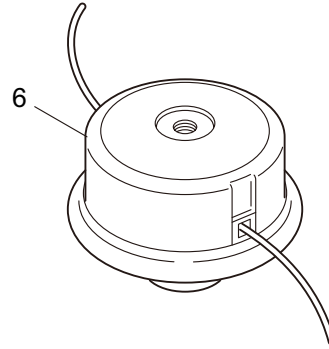

5. MX24
ACCESSORIES

Ref. No.	Part No.	Part Name	Q'ty	Remarks
5-1	210418	Box Spanner	1	13x19x(+)
5-2	022865	Double-ended Wrench	1	8x10
5-3	210181	Lever Handle	1	3.5x170L
5-4	219432	Wrench	1	4mm
5-5	219433	Wrench	1	5mm
5-6	232225	Semi-Auto Head (L)	1	
5-7	560251	Colgate Tube	1	60L
5-8	685048	Band	1	CV-150B
5-9	560241	Instruction Manual	1	GB/IT/FR
5-10	560242	Instruction Manual	1	ES/PT/DE
5-11	560243	Instruction Manual	1	GR/PL/RO
5-12	560244	Instruction Manual	1	NL/HR
5-13	524141	Parts List	1	MX24