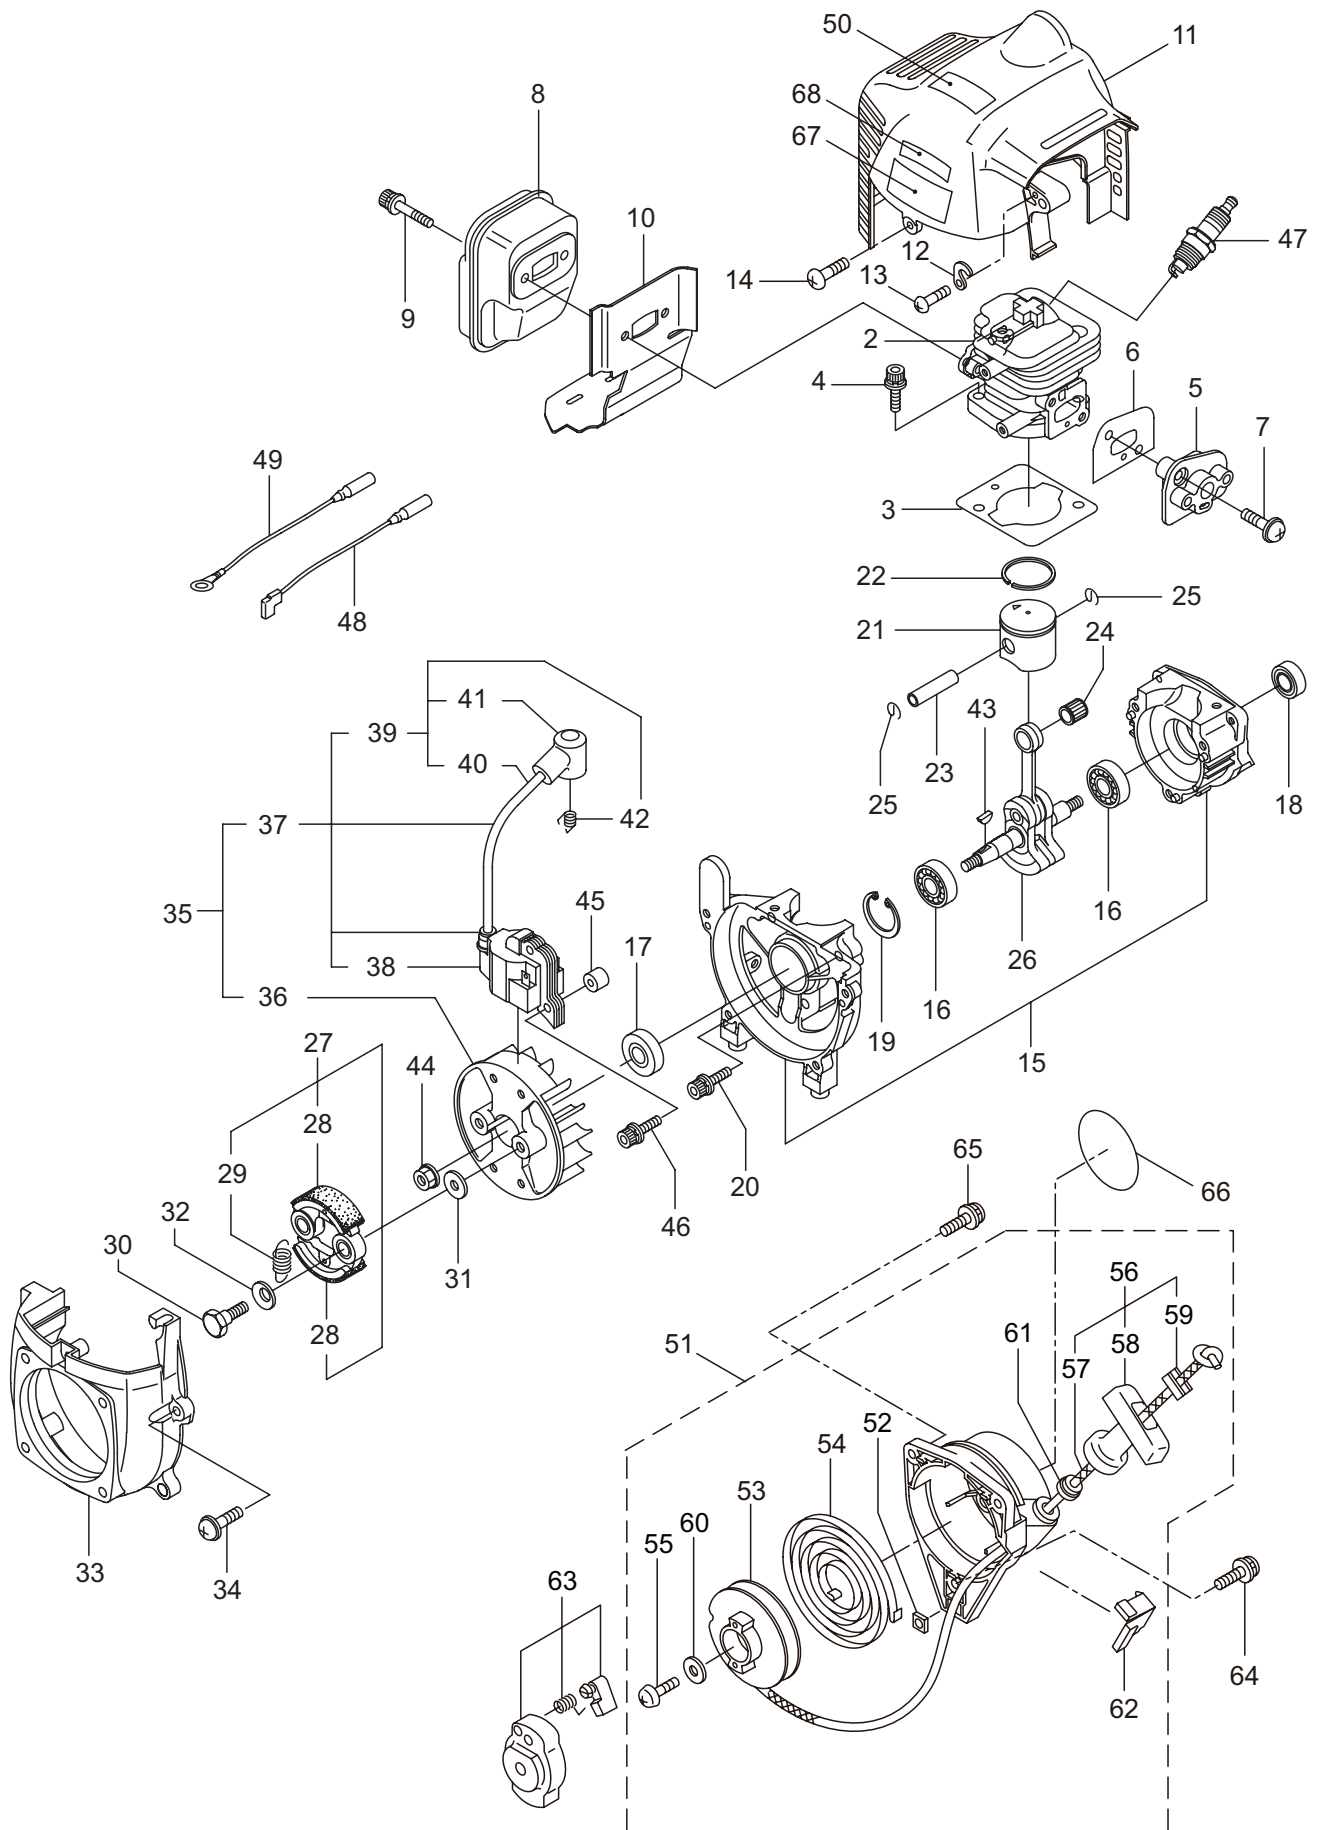

3. MX24 ENGINE

Ref. No.	Part No.	Part Name	Q'ty	Remarks
3-1	859855	Engine	1	EE230TH/01
3-2	266249	Cylinder	1	New gasket required
3-3	283420	Gasket	1	
3-4	267290	Cap Screw	2	M5x20
3-5	263772	Insulator	1	New gasket required
3-6	267049	Gasket	1	
3-7	269826	Screw	2	M5x25
3-8	281524	Muffler	1	
3-9	266264	Cap Screw	2	M5x50
3-10	280409	Gasket	1	
3-11	282926	Top Cover	1	
3-12	283983	Hook	1	
3-13	283984	Screw	1	M3x10
3-14	280144	Tapping Screw	1	
3-15	273674	Crankcase	1	
3-16	280488	Bearing	2	PPL 6001
3-17	261492	Oil Seal	1	ISCD12287
3-18	261386	Oil Seal	1	ISCD12227
3-19	055185	Snap Ring	1	#28
3-20	261612	Cap Screw	3	M5x30
3-21	283265	Piston	1	
3-22	263789	Piston Ring	1	
3-23	281185	Piston Pin	1	
3-24	288520	Bearing, Needle	1	
3-25	261576	Clip,Piston	2	
3-26	267193	Crankshaft/Conn.Rod Ass'y	1	
3-27	269168	Clutch Ass'y	1	Incl.28,29
3-28	269169	Clutch Shoe	2	(2)required
3-29	269173	Spring, Clutch	1	
3-30	269647	Clutch Bolt	2	
3-31	269175	Washer	2	6.1x15x1.6
3-32	261777	Wave Washer	2	
3-33	283386	Fan Cover	1	
3-34	269831	Screw	4	M5x20
3-35	280469	Magneto Ass'y	1	Incl.36-42
3-36	261356	Rotor/Fan	1	
3-37	280470	Ignition Coil Ass'y	1	Incl.38-42
3-38	267401	Coil	1	
3-39	280868	Spark Plug Wire Ass'y	1	Incl.40-42
3-40	280869	Spark Plug Wire	1	
3-41	280870	Plug Boot	1	
3-42	280871	Connector	1	
3-43	261076	Woodruff Key	1	3x10
3-44	261417	Nut,Rotor	1	M8
3-45	280381	Spacer	2