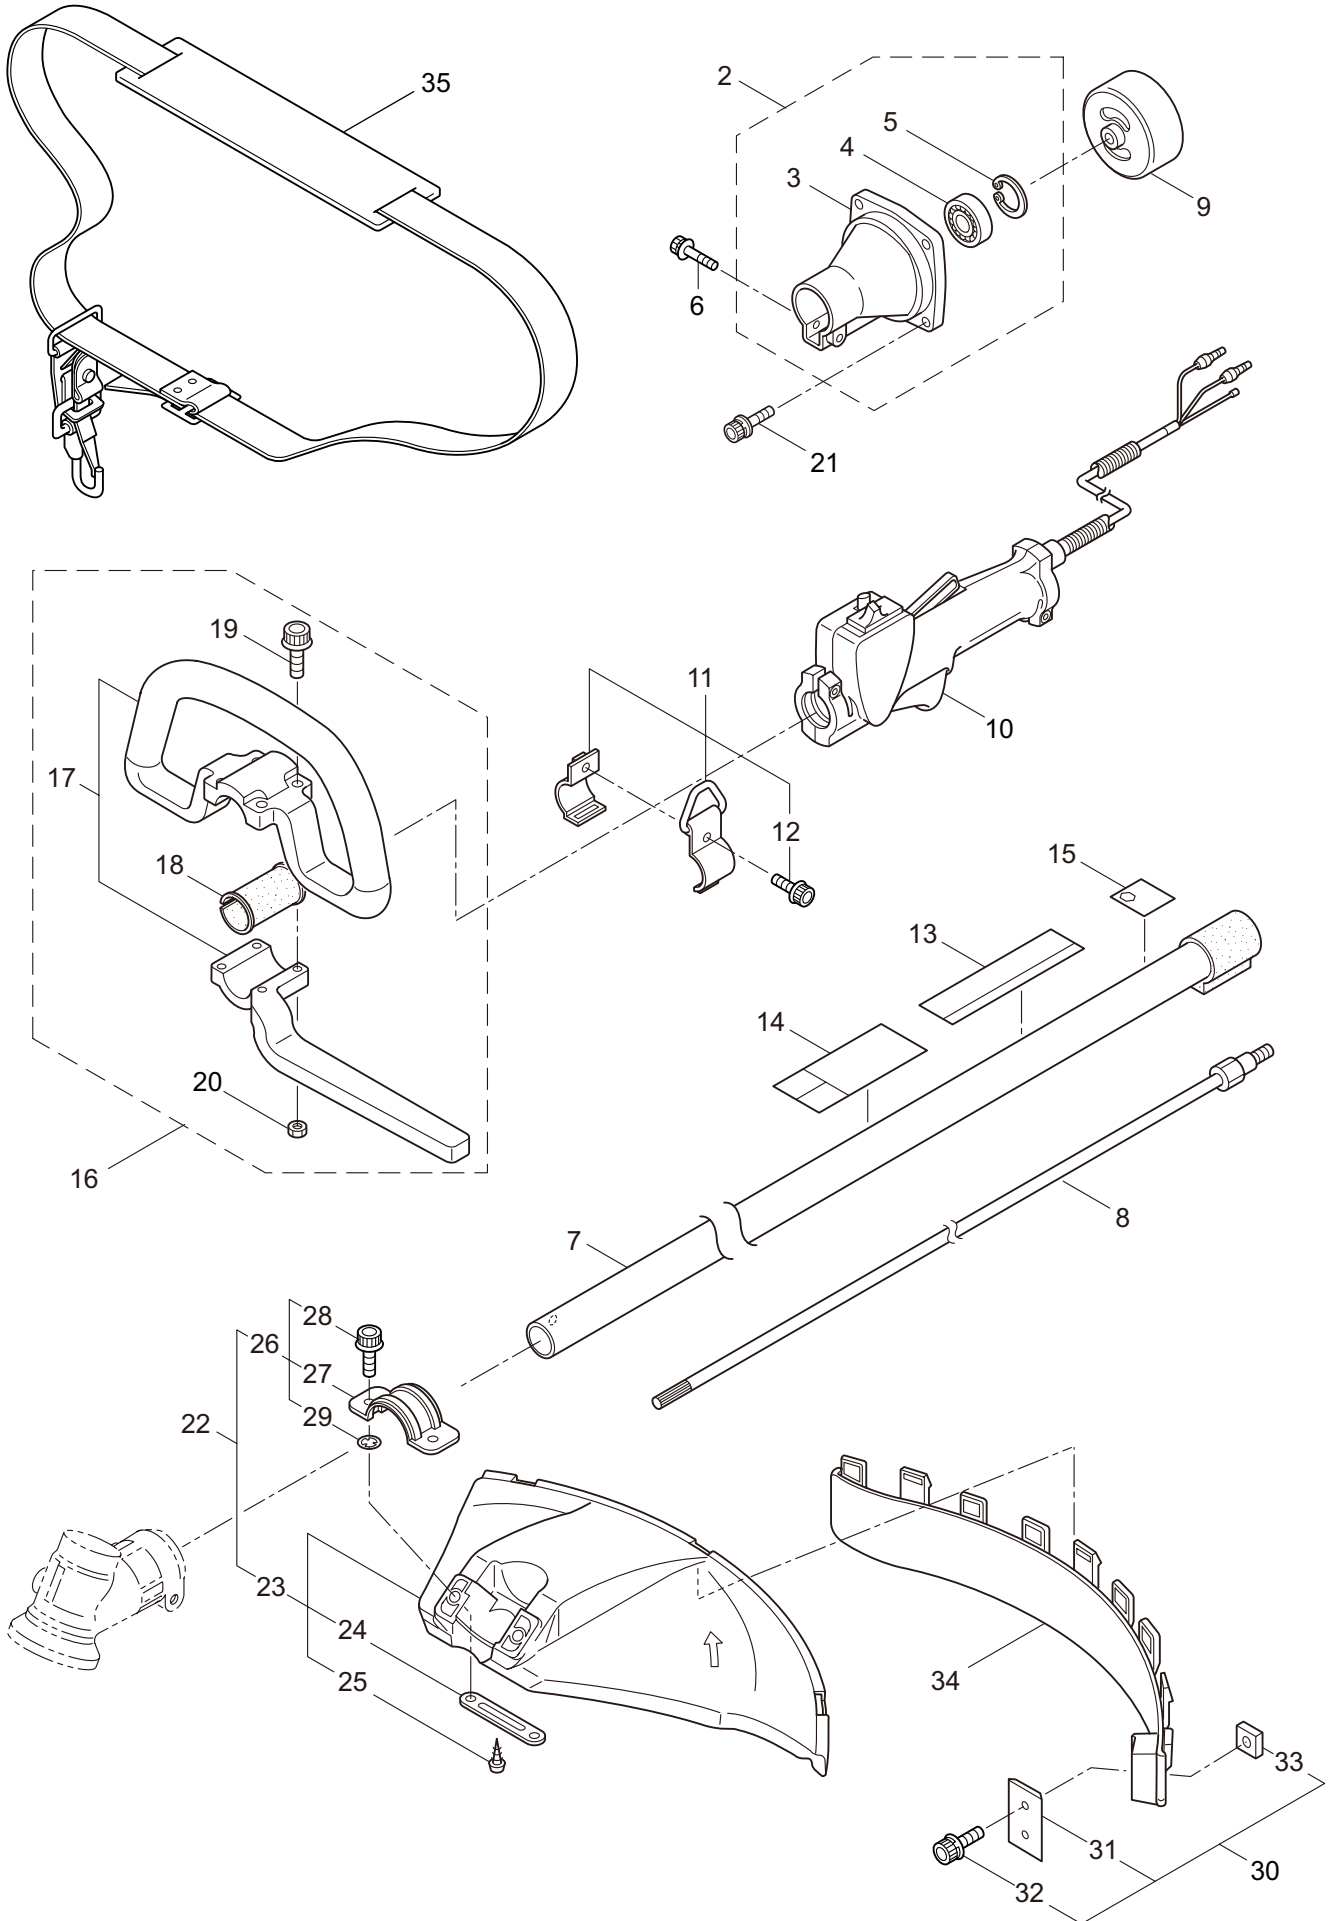

PARTS LIST

MX24

CONTENTS

1. MAIN BODY	1 ~ 2
2. GEARCASE.....	3 ~ 4
3. ENGINE.....	5 ~ 8
4. CARBURETOR, FUEL TANK	9 ~ 10
5. ACCESSORIES	11 ~ 12

2015. 11.

P/N 524141

1. MX24
MAIN BODY

Ref. No.	Part No.	Part Name	Q'ty	Remarks
1-1	366107	MX24(EU01)	1	
1-2	221473	Clutch Case Ass'y	1	Incl.3-5
1-3	221474	Clutch Case	1	
1-4	016405	Bearing	1	#6200ZZ
1-5	013825	Snap Ring	1	#30
1-6	261612	Cap Screw	1	M5x30
1-7	224123	Driveshaft Tube	1	
1-8	226399	Driveshaft Ass'y	1	
1-9	229091	Clutch Drum	1	
1-10	223153	Throttle Trigger	1	
1-11	215533	Hanging Bracket Ass'y	1	Incl.12
1-12	261762	Cap Screw	1	M5x14
1-13	560237	Label	1	MX24
1-14	560240	Label	1	
1-15	560246	Label	1	112dBA
1-16	224324	Loop Handle Ass'y	1	Incl.17-20
1-17	222520	Loop Handle	1	
1-18	213171	Packing	1	
1-19	215608	Cap Screw	4	M5x30x16
1-20	081027	Nut	4	M5
1-21	261250	Cap Screw	4	M5x20
1-22	232075	Safety Cover Ass'y	1	Incl.23-29
1-23	231232	Safety Cover Ass'y	1	Incl.24,25
1-24	227819	Bracket	1	
1-25	221580	Screw	1	4x8
1-26	232076	Bracket Ass'y	1	Incl.27-29
1-27	227820	Bracket	1	
1-28	220632	Cap Screw	2	M6x30
1-29	231704	Washer	2	6x13xt1.0
1-30	231882	String Cutter Ass'y	1	Incl.31-33
1-31	230747	String Cutter	1	
1-32	261250	Cap Screw	1	M5x20
1-33	228325	Nut	1	
1-34	230748	Cover Extention	1	
1-35	560229	Hanging Strap Ass'y	1	

2. MX24
GEARCASE

Ref. No.	Part No.	Part Name	Q'ty	Remarks
2-1	232070	Gearcase Ass'y	1	Incl.2-16
2-2	226284	Gearcase	1	
2-3	225897	Bolt	1	M6x8
2-4	226285	Bearing	1	#626
2-5	227108	Gear Set	1	
2-6	112184	Bearing	1	#6000DDU
2-7	054676	Snap Ring	1	#26
2-8	225898	Collar	1	10x16xt2.6
2-9	226286	Bearing	1	#609ZZ
2-10	228477	Snap Ring	1	#9
2-11	140270	Snap Ring	1	#24
2-12	261246	Cap Screw	1	M5x25
2-13	225891	Boss Adapter	1	
2-14	225892	Blade Boss B	1	
2-15	225893	Nut	1	M8
2-16	219087	Cap Screw	1	M5x10