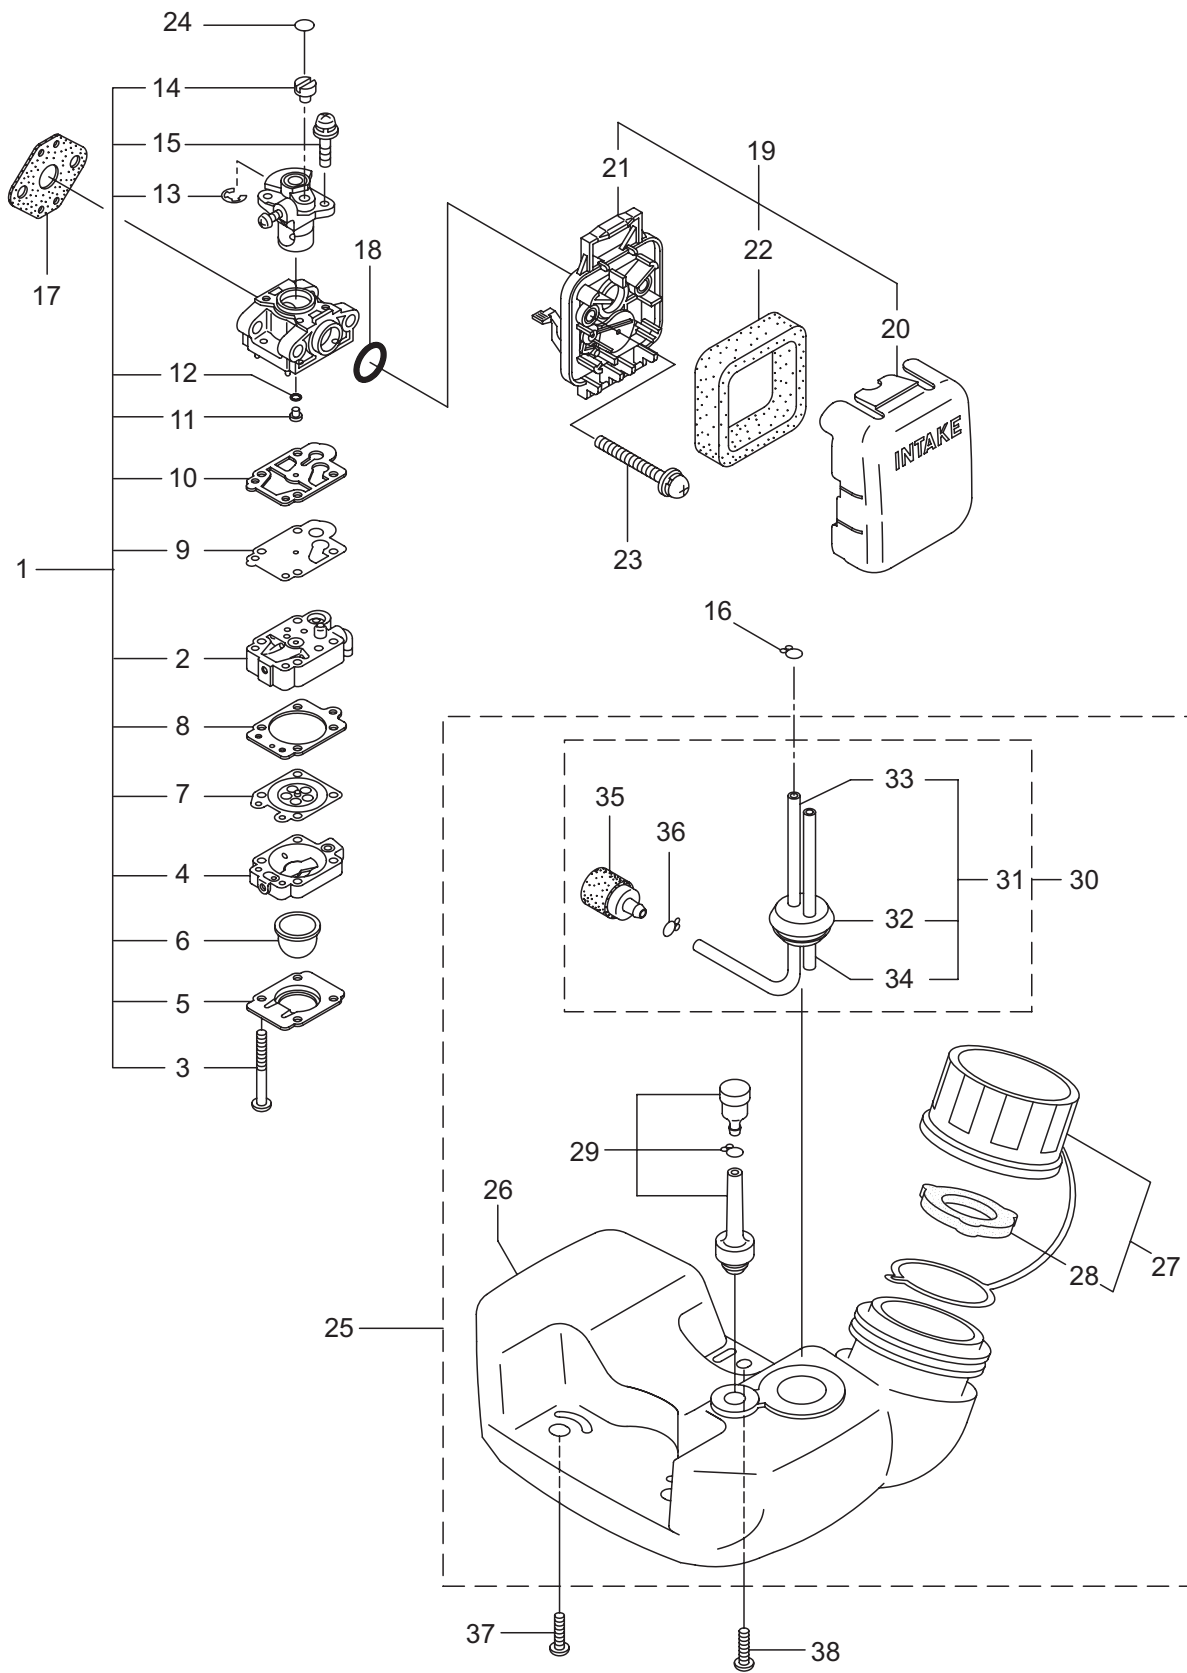

4. MX24
CARBURETOR, FUEL TANK

Ref. No.	Part No.	Part Name	Q'ty	Remarks
4-1	283893	Carburetor Ass'y	1	Incl.2-15 New gasket required
4-2	263739	Pump Body	1	
4-3	262996	Screw	4	
4-4	262991	Purge Body	1	
4-5	262992	Cover Plate	1	
4-6	261874	Primer Bulb	1	
4-7	283905	Diaphragm, Meterring	1	
4-8	262993	Gasket	1	
4-9	262994	Diaphragm,Fuel Pump	1	
4-10	282576	Gasket	1	
4-11	262730	Main Jet	1	#39
4-12	261871	O-Ring	1	
4-13	261876	E-Ring	1	
4-14	261658	Swivel	1	
4-15	264682	Screw	2	
4-16	563014	Clip	1	
4-17	261864	Gasket	1	
4-18	264691	O-Ring	1	
4-19	266420	Cleaner Ass'y	1	Incl.20-22
4-20	264709	Cover	1	
4-21	266433	Housing	1	
4-22	264695	Filter	1	
4-23	269834	Screw	2	
4-24	280020	Swivel Ring	1	
4-25	563160	Fuel Tank Ass'y	1	Incl.26-36
4-26	285664	Fuel Tank	1	
4-27	563049	Fuel Tank Cap Ass'y	1	Incl.28
4-28	269377	Gasket	1	
4-29	289352	Breather Ass'y	1	
4-30	289767	Fuel Pipe Pick-up Ass'y	1	Incl.31-36
4-31	289768	Fuel Pipe Ass'y	1	Incl.32-34
4-32	288192	Grommet	1	
4-33	563016	Fuel Pipe	1	3x5x160
4-34	288194	Return Pipe	1	3x6x85
4-35	264653	Filter Ass'y	1	
4-36	563014	Clip	1	
4-37	269828	Screw	2	M5x16
4-38	281208	Screw	1	M5x16